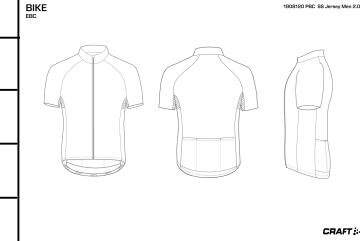

Style Info

Mesurement list

BW Picture

15/03/2018 11/04/20

Brand	Craft	Style	PBC SS Jersey Men
Style (art) no.	1908120	Gender	Men
Season	S/S 2019	Designer	
Theme	Bike -60	Size	XS-5XL
Status	1- New